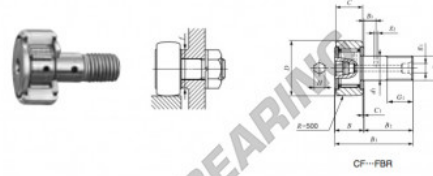

Seguidor de leva CF12-FBR-IKO - CF12-FBR-IKO

<https://www.123rodamiento.mx/rodamiento-cojinete/rodamiento-bola/seguidor-leva/cf12-fbr-iko>

IKO

CAM FOLLOWERS

Stainless Steel Made Cam Followers With Cage/With Hexagon Hole

Stud dia. mm	Identification number				Mass (Ref.) g	D	C	d ₁	G	G ₁			
	Shield type With crowned outer ring	Shield type With cylindrical outer ring	Sealed type With ribbed outer ring	Sealed type With cylindrical outer ring									
12	CF 12 FBR				95	30	14	12	M12×1.5	13			
Boundary dimensions mm					Mounting dimension f Min. mm	Maximum tightening torque N·m	Basic dynamic load rating C N	Basic static load rating C ₀ N	Maximum allowable static load N				
B	B ₁	B ₂	B ₃	C ₁						g ₁	g ₂	H	r _{3min} ⁽¹⁾
15.2 max	40.2 max	25	6	0.6	6	3	6	—	21	21.9	6 330	7 830	7 830

CARACTERÍSTICAS DEL PRODUCTO

Marca	IKO
N° Ean13	3663952440026
Diámetro interior	12 mm
Diámetro exterior	30 mm
Espesor	14 mm
Envasado	1

contacto@123rodamiento.mx

+34 911 436 830

CRT4 de Lesquin 60 Rue Du Haut De Sainghin 59273 Fretin FRANCE