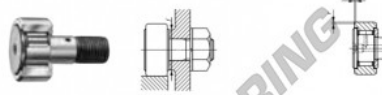

## Seguidor de leva CF10-VM-IKO - CF10-VM-IKO

<https://www.123rodamiento.mx/rodamiento-cojinete/rodamiento-bola/seguidor-leva/cf10-vm-iko>

### CAM FOLLOWERS

Standard Type Cam Followers Full Complement Type/With Screwdriver Slot

Stud dia. mm	Identification number				CF-V									
	Shield type		Sealed type		g	D	C	d <sub>1</sub>						
	With crowned outer ring	With cylindrical outer ring	With crowned outer ring	With cylindrical outer ring										
10	CF 10	VM			46	22	12	10						
Boundary dimensions mm														
G	G <sub>1</sub>	B <sub>max</sub>	B <sub>1 max</sub>	B <sub>2</sub>	B <sub>3</sub>	C <sub>1</sub>	g <sub>1</sub>	g <sub>2</sub>	f <sup>(1)</sup> Min. mm	Mounting diameter N-mm	Maximum tightening torque C N-m	Basic static load rating C <sub>0</sub> N	Maximum allowable static load N	
M10×1	12	13.2	36.2	23	—	0.6	*4	—	0.3	16	14.7	9 570	14 500	8 650