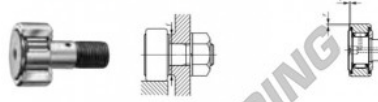

## Seguidor de leva CF6-UU-IKO - CF6-UU-IKO

<https://www.123rodamiento.mx/rodamiento-cojinete/rodamiento-bola/seguidor-leva/cf6-uu-iko>

### CAM FOLLOWERS

Standard Type Cam Followers With Cage/With Screwdriver Slot

CF-UU

Stud dia. mm	Identification number				Mass (Ref.)				
	Shield type		Sealed type		g	D	C	d <sub>1</sub>	G
	With crowned outer ring	With cylindrical outer ring	With crowned outer ring	With cylindrical outer ring					
6					18.5	16	11	6	M 6X1