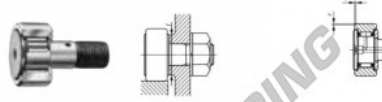

Seguidor de leva CF10-1-M-IKO - CF10-1-M-IKO

<https://www.123rodamiento.mx/rodamiento-cojinete/rodamiento-bola/seguidor-leva/cf10-1-m-iko>

CAM FOLLOWERS

Standard Type Cam Followers With Cage/With Screwdriver Slot

CF

Stud dia. mm	Identification number				Mass (Ref.)					
	Shield type		Sealed type		g	D	C	d ₁	G	
	With crowned outer ring	With cylindrical outer ring	With crowned outer ring	With cylindrical outer ring						
10	CF 10-1 M				1	60	26	12	10	M10×1