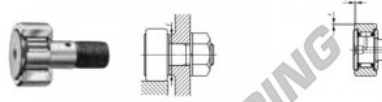

## Seguidor de leva CF12-IKO - CF12-IKO

<https://www.123rodamiento.mx/rodamiento-cojinete/rodamiento-bola/seguidor-leva/cf12-iko>

### CAM FOLLOWERS

Standard Type Cam Followers With Cage/With Screwdriver Slot

CF

Stud dia. mm	Identification number				Mass (Ref.)				
	Shield type		Sealed type		g	D	C	d <sub>1</sub>	G
	With crowned outer ring	With cylindrical outer ring	With crowned outer ring	With cylindrical outer ring					
12	CF 12				95	30	14	12	M12×1.5