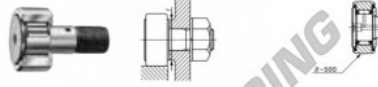

Seguidor de leva CF20-UUR-IKO - CF20-UUR-IKO

<https://www.123rodamiento.mx/rodamiento-cojinete/rodamiento-bola/seguidor-leva/cf20-uur-iko>

CAM FOLLOWERS

Standard Type Cam Followers With Cage/With Screwdriver Slot

CF-UUR

Stud dia. mm	Identification number				Mass (Ref.)				
	Shield type		Sealed type		g	D	C	d ₁	G
	With crowned outer ring	With cylindrical outer ring	With crowned outer ring	With cylindrical outer ring					
20					480	52	24	20	M20×1.5