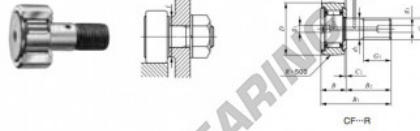

Seguidor de leva CF30-R-IKO - CF30-R-IKO

<https://www.123rodamiento.mx/rodamiento-cojinete/rodamiento-bola/seguidor-leva/cf30-r-iko>

CAM FOLLOWERS

Standard Type Cam Follower With Cage/With Screwdriver Slot

| Stud dia. mm | Identification number | | | | Mass (Ref.) | | | | |
|-----------------|-------------------------|-----------------------------|-------------------------|-----------------------------|-------------|----|----|----------------|---------|
| | Shield type | | Sealed type | | g | D | C | d ₁ | G |
| | With crowned outer ring | With cylindrical outer ring | With crowned outer ring | With cylindrical outer ring | | | | | |
| 30 | CF30 | R | | | 1 870 | 80 | 35 | 30 | M30×1.5 |

CARACTERÍSTICAS DEL PRODUCTO

| | |
|-------------------|---------------|
| Marca | IKO |
| N° Ean13 | 3663952441566 |
| Diámetro interior | 30 mm |
| Diámetro exterior | 80 mm |
| Espesor | 35 mm |
| Envasado | 1 |