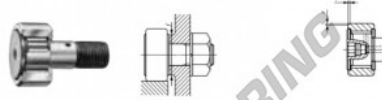

Seguidor de leva CF10-VB-IKO - CF10-VB-IKO

<https://www.123rodamiento.mx/rodamiento-cojinete/rodamiento-bola/seguidor-leva/cf10-vb-iko>

CAM FOLLOWERS

Standard Type Cam Followers Full Complement Type/With Hexagon Hole

CF-VB

Stud dia. mm	Identification number								Mass (Ref.)				
	Shield type				Sealed type				g	D	C	d ₁	
	With crowned outer ring		With cylindrical outer ring		With crowned outer ring		With cylindrical outer ring						
10	CF 10		VB						46	22	12	10	