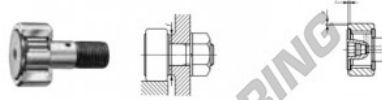

Seguidor de leva CF10-VBM-IKO - CF10-VBM-IKO

<https://www.123rodamiento.mx/rodamiento-cojinete/rodamiento-bola/seguidor-leva/cf10-vbm-iko>

CAM FOLLOWERS

Standard Type Cam Followers Full Complement Type/With Hexagon Hole

CF-VB

Stud dia. mm	Identification number						Mass (Ref.)			
	Shield type			Sealed type			g	D	C	d ₁
	With crowned outer ring	With cylindrical outer ring	With crowned outer ring	With cylindrical outer ring						
10		CF 10	VBM				46	22	12	10