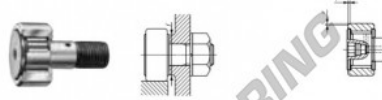

## Seguidor de leva CF12-VB-IKO - CF12-VB-IKO

<https://www.123rodamiento.mx/rodamiento-cojinete/rodamiento-bola/seguidor-leva/cf12-vb-iko>

### CAM FOLLOWERS

Standard Type Cam Followers Full Complement Type/With Hexagon Hole

CF--VB

Stud dia. mm	Identification number								Mass (Ref.)				
	Shield type				Sealed type				g	D	C	d <sub>1</sub>	
	With crowned outer ring		With cylindrical outer ring		With crowned outer ring		With cylindrical outer ring						
12	CF 12		VB						97	30	14	12	