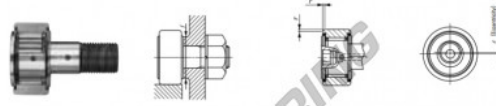

Seguidor de leva CFES10-1-BUU-IKO - CFES10-1-BUU-IKO

<https://www.123rodamiento.mx/rodamiento-cojinete/rodamiento-bola/seguidor-leva/cfes10-1-buu-iko>

CAM FOLLOWERS

Solid Eccentric Stud Type Cam Followers | With Cage/With Hexagon Hole

CFES-BUU

Stud dia. mm	Identification number								Mass (Ref.) g	D	C	d ₁				
	Shield type				Sealed type											
	With crowned outer ring		With cylindrical outer ring		With crowned outer ring		With cylindrical outer ring									
10					CFES 10-1 BUU				60	26	12	10				
Boundary dimensions mm																
G	G ₁	B max	B ₁ max	B ₂	B ₃	C ₁	g ₁	g ₂	H	ε _{max} (°)	ε	Mounting dimension f Min. mm	Maximum tightening torque N·m	Basic dynamic load rating C N	Basic static load rating C ₀ N	Maximum allowable static load N
M10×1.25	12	13.2	36.2	23	—	0.6	—	—	4	0.3	0.3	16	13.8	5 430	6 890	6 890