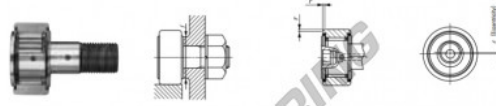

Seguidor de leva CFES12-1-BUU-IKO - CFES12-1-BUU-IKO

<https://www.123rodamiento.mx/rodamiento-cojinete/rodamiento-bola/seguidor-leva/cfes12-1-buu-iko>

CAM FOLLOWERS

Solid Eccentric Stud Type Cam Followers With Cage/With Hexagon Hole

CFES-BUU

Stud dia. mm	Identification number								Mass (Ref.) g	D	C	d ₁				
	Shield type				Sealed type											
12	With crowned outer ring	With cylindrical outer ring	With crowned outer ring	With cylindrical outer ring	With crowned outer ring	With cylindrical outer ring	With crowned outer ring	With cylindrical outer ring	CFES 12-1 BUU	105	32	14	12			
Boundary dimensions mm																
G	G ₁	B max	B ₁ max	B ₂	B ₃	C ₁	g ₁	g ₂	H	ε _{max} (°)	ε	Mounting dimension f Min. mm	Maximum tightening torque N·m	Basic dynamic load rating C N	Basic static load rating C ₀ N	Maximum allowable static load N
M12×1.5	13	15.2	40.2	25	6	0.6	6	3	6	0.6	0.4	21	21.9	7 910	9 790	9 790