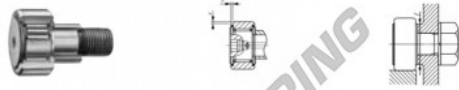

Seguidor de leva CFE24-1-BUU-IKO - CFE24-1-BUU-IKO

<https://www.123rodamiento.mx/rodamiento-cojinete/rodamiento-bola/seguidor-leva/cfe24-1-buu-iko>

IKO

CAM FOLLOWERS

Eccentric Type Cam Followers With Cage/With Hexagon Hole

CFE-1BUU

Outside diameter of eccentric roller mm	Identification number						Mass (Ref.)								
	Shield type			Sealed type			Ø	D	C	d _e					
33	With crowned outer ring	With cylindrical outer ring	With crowned outer ring	With cylindrical outer ring	CFE 24-1 BUU						1 220	72	29	33	
Boundary dimensions mm															
G	B ₃	B _{max}	B _{1max}	B ₂	C ₁	G ₁	H	(1) Fit	Mounting dimension f	Maximum splining torque	Basic dynamic load rating C	Basic static load rating C ₀	Maximum allowable static load		
M24×1.5	25.5	30.6	80.1	49.5	0.8	8	24	12	1	0.8	40	215	30 500	52 600	52 000