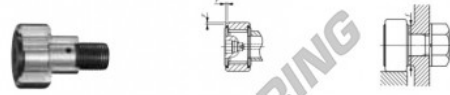

## Seguidor de leva CFE10-VBUU-IKO - CFE10-VBUU-IKO

<https://www.123rodamiento.mx/rodamiento-cojinete/rodamiento-bola/seguidor-leva/cfe10-vbuu-iko>

IKO

### CAM FOLLOWERS

Eccentric Type Cam Followers Full Complement Type/With Hexagon Hole

CFE-VBUU

Outside diameter of eccentric collar mm	Identification number						Mass (Ref.)		
	Shield type			Sealed type			D	C	d <sub>e</sub>
	With crowned outer ring	With cylindrical outer ring	With crowned outer ring	With cylindrical outer ring	CFE 10	VBUU			
13						50.5	22	12	13

Boundary dimensions mm									
G	B <sub>3</sub>	B <sub>1</sub> max	B <sub>2</sub> max	C <sub>1</sub>	G <sub>1</sub>	H	f <sub>max</sub>	f <sub>min</sub>	Mounting dimension mm
M10 × 1.25	10.5	13.2	36.2	23	0.6	—	12.5	4	0.3