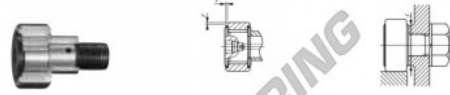

Seguidor de leva CFE10-1-VBUU-IKO - CFE10-1-VBUU-IKO

<https://www.123rodamiento.mx/rodamiento-cojinete/rodamiento-bola/seguidor-leva/cfe10-1-vbuu-iko>

IKO

CAM FOLLOWERS

Eccentric Type Cam Followers Full Complement Type/With Hexagon Hole

CFE-VBUU

Outside diameter of eccentric collar mm	Identification number						Mass (Ref.)			
	Shield type			Sealed type			Ø	D	C	d _e
	With crowned outer ring	With cylindrical outer ring	With crowned outer ring	With cylindrical outer ring						
13						CFE 10-1 VBUU	66	26	12	13

Boundary dimensions mm															
G	B ₃	B ₁ max	B ₂ max	C ₁	G ₁	H	f _{max}	f _{min}	Mounting dimension	Maximum splining torque					
M10 × 1.25	10.5	13.2	36.2	23	0.6	—	12.5	4	0.3	0.4	16	13.8	9 570	14 500	8 650