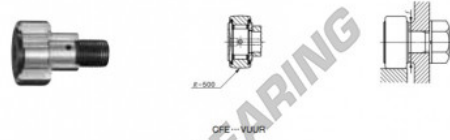

Seguidor de leva CFE10-1-VUUR-IKO - CFE10-1-VUUR-IKO

<https://www.123rodamiento.mx/rodamiento-cojinete/rodamiento-bola/seguidor-leva/cfe10-1-vuur-iko>

IKO

CAM FOLLOWERS

Eccentric Type Cam Followers Full Complement Type/With Screwdriver Slot

Outside diameter of eccentric outer ring mm	Identification number				Mass (Ref.) g	D	C	d _e
	Shield type		Sealed type					
	With crowned outer ring	With cylindrical outer ring	With crowned outer ring	With cylindrical outer ring				
13	CFE 10-1 VUUR				66	26	12	13