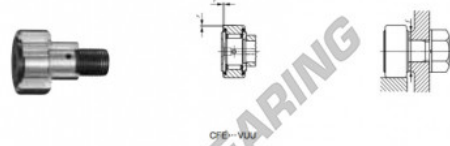

## Seguidor de leva CFE20-VUU-IKO - CFE20-VUU-IKO

<https://www.123rodamiento.mx/rodamiento-cojinete/rodamiento-bola/seguidor-leva/cfe20-vuu-iko>

IKO

### CAM FOLLOWERS

Eccentric Type Cam Followers Full Complement Type/With Screwdriver Slot

Outside diameter of eccentric outer ring mm	Identification number				Mass (Ref.)									
	Shield type		Sealed type		g	D	C	d <sub>e</sub>						
27	With crowned outer ring	With cylindrical outer ring	With crowned outer ring	With cylindrical outer ring	505	52	24	27						
CFE 20 VUU														
Boundary dimensions mm														
G	B <sub>3</sub>	B <sub>max</sub>	B <sub>1</sub> <sub>max</sub>	B <sub>2</sub>	C <sub>1</sub>	g <sub>1</sub>	G <sub>1</sub>	r <sub>1</sub> <sup>(1)</sup> <sub>min</sub>	Eccentricity E	Mounting dimension f Min. mm	Maximum operating torque N·m	Basic dynamic load rating C N	Basic static load rating C <sub>0</sub> N	Maximum allowable static load N
M20 × 1.5	19.5	25.6	66.1	40.5	0.8	8	21	1	0.8	34	119	33 200	64 500	37 500