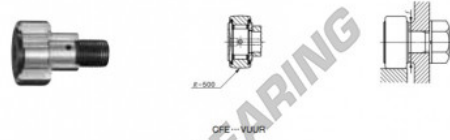

## Seguidor de leva CFE30-1-VUUR-IKO - CFE30-1-VUUR-IKO

<https://www.123rodamiento.mx/rodamiento-cojinete/rodamiento-bola/seguidor-leva/cfe30-1-vuur-iko>

IKO

**CAM FOLLOWERS**

Eccentric Type Cam Followers Full Complement Type/With Screwdriver Slot

Outside diameter of eccentric outer ring mm	Identification number				Mass (Ref.)			
	Shield type		Sealed type		g	D	C	d <sub>e</sub>
	With crowned outer ring	With cylindrical outer ring	With crowned outer ring	With cylindrical outer ring				
41	<b>CFE 30-1 VUUR</b>				2 190	85	35	41