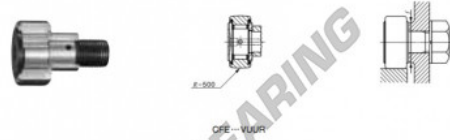

## Seguidor de leva CFE30-2-VUUR-IKO - CFE30-2-VUUR-IKO

<https://www.123rodamiento.mx/rodamiento-cojinete/rodamiento-bola/seguidor-leva/cfe30-2-vuur-iko>

IKO

**CAM FOLLOWERS**

Eccentric Type Cam Followers Full Complement Type/With Screwdriver Slot

Outside diameter of eccentric outer ring mm	Identification number				Mass (Ref.)			
	Shield type		Sealed type		g	D	C	d <sub>e</sub>
	With crowned outer ring	With cylindrical outer ring	With crowned outer ring	With cylindrical outer ring				
41	CFE 30-2 VUUR				2 380	90	35	41