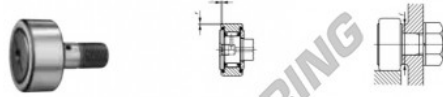

Seguidor de leva CF-FU1-10-1-IKO - CF-FU1-10-1-IKO

<https://www.123rodamiento.mx/rodamiento-cojinete/rodamiento-bola/seguidor-leva/cf-fu1-10-1-iko>

IKO

CAM FOLLOWERS

Centralized Lubrication Type Cam Followers With Cage/With Screwdriver Slot

Stud dia. mm	Identification number		Mass (Ref.) g	Boundary dimensions mm				
	With crowned outer ring	With cylindrical outer ring		D	C	d ₁	G	G ₁
10		CF-FU1-10-1	60	26	12	10	M10 x 1.25	12

B _{max}	B _{1max}	B ₂	B ₃	C ₁	g ₂	M ₁	M ₂	r _{s min} ⁽¹⁾	Mounting dimension f ₁ Min. mm	Maximum tightening torque N-m	Basic dynamic load rating C N	Basic static load rating C ₀ N	Maximum allowable static load N
13.2	36.2	23	—	0.6	—	MBx 0.75	—	0.3	16	13.8	5 430	6 890	6 890