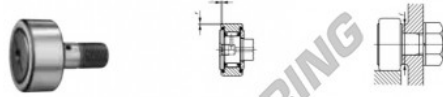

Seguidor de leva CF-FU1-20-IKO - CF-FU1-20-IKO

<https://www.123rodamiento.mx/rodamiento-cojinete/rodamiento-bola/seguidor-leva/cf-fu1-20-iko>

IKO

CAM FOLLOWERS

Centralized Lubrication Type Cam Followers With Cage/With Screwdriver Slot

Stud dia. mm	Identification number		Mass (Ref.) g	Boundary dimensions mm				
	With crowned outer ring	With cylindrical outer ring		D	C	d ₁	G	G ₁
20		CF-FU1-20	460	52	24	20	M20 x 1.5	21

B _{max}	B _{1max}	B ₂	B ₃	C ₁	g ₂	M ₁	M ₂	f _s min ⁽¹⁾	Mounting dimension f Min. mm	Maximum tightening torque N-m	Basic dynamic load rating C N	Basic static load rating C ₀ N	Maximum allowable static load N
25.6	66.1	40.5	9	0.8	4	PT 1/8	PT 1/8	1	34	119	20 700	34 600	34 600