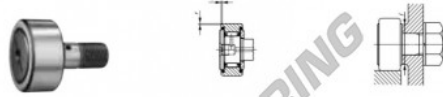

## Seguidor de leva CF-FU1-30-1-IKO - CF-FU1-30-1-IKO

<https://www.123rodamiento.mx/rodamiento-cojinete/rodamiento-bola/seguidor-leva/cf-fu1-30-1-iko>

IKO

### CAM FOLLOWERS

Centralized Lubrication Type Cam Followers With Cage/With Screwdriver Slot

Stud dia. mm	Identification number						Mass (Ref.) g	Boundary dimensions mm				
	With crowned outer ring			With cylindrical outer ring				D	C	d <sub>1</sub>	G	G <sub>1</sub>
30	CF-FU1-30-1			CF-FU1-30-1			2 030	85	35	30	M30 x 1.5	32