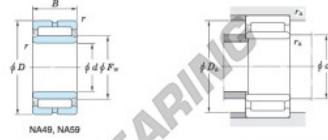

Rodamiento rodillos NA5920-JTEKT - NA5920-KOYO

<https://www.123rodamiento.mx/rodamiento-cojinete/rodamiento-rodillos/rodillos/na5920-koyo>

Machined ring needle roller bearings
F_w 29 ~ 37 mm

With inner ring

Boundary dimensions (mm)				Basic load ratings (kN)		Limiting speeds¹⁾ (min⁻¹)		Bearing No. Without inner ring	
F_w	d	D	B	C_r	C₁₀	Oil lub.			
115	100	140	54	189.0	418.0	4 000		—	
Mounting dimensions (mm)				(Refer.) Mass (kg)		(Refer.) Applicable inner ring No.			
With inner ring				d₁	D₁	r_s	Without inner ring	With inner ring	
NA5920				106.5	133.5	1	1.49	2.53	IRM10011554

CARACTERÍSTICAS DEL PRODUCTO

Marca	JTEKT
N° Ean13	3663952484242
Diámetro interior	100 mm
Diámetro exterior	140 mm
Espesor	54 mm
Peso	2530 g
Envasado	1

contacto@123rodamiento.mx

+34 911 436 830

CRT4 de Lesquin 60 Rue Du Haut De Sainghin 59273 Fretin FRANCE