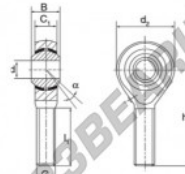

Rotulas SA POSL25-DURBAL - POSL25-DURBAL

<https://www.123rodamiento.mx/rodamiento-cojinete/rotulas/sa/posl25-durbal>

POSL25

Rod end body:
surface zinc plated

Lubrication:
lubrication required

order number	measurement [mm]		B	C₁	d₁
	right hand thread	left hand thread			
POSL 25	25	M 24 x 2	31	22,00	60

type	measurement [mm]		α [°]	load rating C₀ [kN]	weight [kg]
	l₁ min	h			
POS / POSL 25	57	94	15	68,0	0,640

CARACTERÍSTICAS DEL PRODUCTO

Marca	DURBAL
N° Ean13	3663952494784
Diámetro interior	25 mm
Diámetro exterior	60 mm
Espesor	31 mm
Tipo	SA
Peso	640 g
Hilo	Rosca izquierda
Lubricación	sin
Envasado	1

contacto@123rodamiento.mx

+34 911 436 830

CRT4 de Lesquin 60 Rue Du Haut De Sainghin 59273 Fretin FRANCE