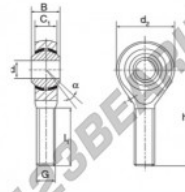

Rotulas SA POSL30-DURBAL - POSL30-DURBAL

<https://www.123rodamiento.mx/rodamiento-cojinete/rotulas/sa/posl30-durbal>

POSL30

rod end body:
surface zinc plated

Lubrication:
lubrication required

order number	measurement [mm]		B	C₁	d₁
	right hand thread	left hand thread			
POSL 30	30	M 30 x 2	37	25,00	70

type	measurement [mm]		α [°]	load rating C₀ [kN]	weight [kg]
	l₁ min	h			
POS / POSL 30	66	110	17	88,0	1,100

CARACTERÍSTICAS DEL PRODUCTO

Marca	DURBAL
N° Ean13	3663952494869
Diámetro interior	30 mm
Diámetro exterior	70 mm
Espesor	37 mm
Tipo	SA
Peso	1100 g
Hilo	Rosca izquierda
Lubricación	sin
Envasado	1

contacto@123rodamiento.mx

+34 911 436 830

CRT4 de Lesquin 60 Rue Du Haut De Sainghin 59273 Fretin FRANCE