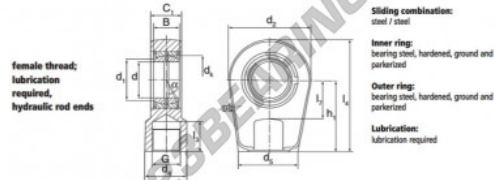

Rotulas TAPR GIHR90-DO-DURBAL - DGIHR90-DO-DURBAL

<https://www.123rodamiento.mx/rodamiento-cojinete/rotulas/tapr/dgih90-do-durbal>

GIHR90-DO

order number	measurement [mm]		measurement [mm]						
	d	d₂	G	d₁	d₂	B	C₁	d₂	
GIHR 90 DO	90	98,0	M100 x 2	124	180	60	65	206	

type	measurement [mm]					α [°]	load rating C₀ [kN]	weight [kg]
	l₂ min	l₁ min	h₁	l₁	d₁			
GIHR / GIHL 90 DO	101	90	210	323,0	105,0	5	980	21,50

CARACTERÍSTICAS DEL PRODUCTO

Marca	DURBAL
N° Ean13	3663952499888
Diámetro interior	90 mm
Diámetro exterior	206 mm
Espesor	65 mm
Tipo	TAPR
Peso	21500 g
Hilo	Rosca derecha
Lubricación	con
Envasado	1

contacto@123rodamiento.mx

+34 911 436 830

CRT4 de Lesquin 60 Rue Du Haut De Sainghin 59273 Fretin FRANCE