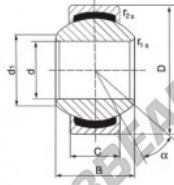

Rotulas GEEW GE25-UK-DURBAL - GE25-UK-DURBAL

<https://www.123rodamiento.mx/rodamiento-cojinete/rotulas/geew/ge25-uk-durbal>

GE25-UK

order number	measurement [mm]			d1 min
type	B	C	d1 min	
GE 25 UK	25	20	16	29

type	measurement [mm]		D	alpha [°]	load rating C₉₀ [kN]	weight [kg]
	r15 min	r25 min				
GE 25 UK	0,6	0,6	42	7	127,0	0,119

CARACTERÍSTICAS DEL PRODUCTO

Marca	DURBAL
N° Ean13	3663952502014
Diámetro interior	25 mm
Diámetro interior	0.984" inch
Diámetro exterior	42 mm
Diámetro exterior	1.654" inch
Espesor	16 mm
Espesor	0.63" inch
Tipo	GEEW
Peso	119 g
Lubricación	sin
Envasado	1

contacto@123rodamiento.mx

+34 911 436 830

CRT4 de Lesquin 60 Rue Du Haut De Sainghin 59273 Fretin FRANCE