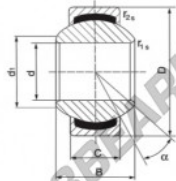

Rotulas GEEW SGE10-UK-DURBAL - SGE10-UK-DURBAL

<https://www.123rodamiento.mx/rodamiento-cojinete/rotulas/geew/sge10-uk-durbal>

SGE10-UK

Lubrication: maintenance free

order number	d	B	measurement [mm]		C	d₁ min	
SGE 10 UK	10	9			6	13	
type	r_{1s} min	measurement [mm]		D	α [°]	load rating C₀ [kN]	weight [g]
SGE 10 UK	0,3	0,3	19	12	21,0	0,011	

CARACTERÍSTICAS DEL PRODUCTO

Marca	DURBAL
N° Ean13	3663952502090
Diámetro interior	10 mm
Diámetro exterior	19 mm
Espesor	6 mm
Tipo	GEEW
Peso	11 g
Lubricación	sin
Envasado	1

contacto@123rodamiento.mx

+34 911 436 830

CRT4 de Lesquin 60 Rue Du Haut De Sainghin 59273 Fretin FRANCE