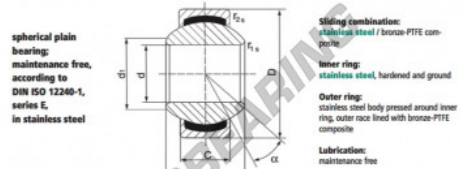

Rotulas GEEW SGE12-UK-DURBAL - SGE12-UK-DURBAL

<https://www.123rodamiento.mx/rodamiento-cojinete/rotulas/geew/sge12-uk-durbal>

SGE12-UK

Lubrication: maintenance free

order number	d	B	measurement [mm]		C	d₁ min	
SGE 12 UK	12	10			7	15	
type	r_{1s} min	measurement [mm]		D	α [°]	load rating C₀ [kN]	weight [g]
SGE 12 UK	0,3	0,3	22	10	28,0	0,015	

CARACTERÍSTICAS DEL PRODUCTO

Marca	DURBAL
N° Ean13	3663952502106
Diámetro interior	12 mm
Diámetro exterior	22 mm
Espesor	7 mm
Tipo	GEEW
Peso	15 g
Lubricación	sin
Envasado	1

contacto@123rodamiento.mx

+34 911 436 830

CRT4 de Lesquin 60 Rue Du Haut De Sainghin 59273 Fretin FRANCE