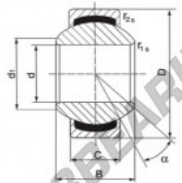

Rotulas GEEW SGE20-UK-DURBAL - SGE20-UK-DURBAL

<https://www.123rodamiento.mx/rodamiento-cojinete/rotulas/geew/sge20-uk-durbal>

SGE20-UK

Lubrication: maintenance free

order number	measurement [mm]			
type	d	B	C	d₁ mín
SGE 20 UK	20	16	12	24

type	r_{1s} mín	measurement [mm]	D	α [°]	load rating C₀ [kN]	weight [g]
	r_{2s} mín					
SGE 20 UK	0,3	0,3	35	9	78,0	0,066

CARACTERÍSTICAS DEL PRODUCTO

Marca	DURBAL
N° Ean13	3663952502175
Diámetro interior	20 mm
Diámetro exterior	35 mm
Espesor	12 mm
Tipo	GEEW
Peso	66 g
Lubricación	sin
Envasado	1

contacto@123rodamiento.mx

+34 911 436 830

CRT4 de Lesquin 60 Rue Du Haut De Sainghin 59273 Fretin FRANCE