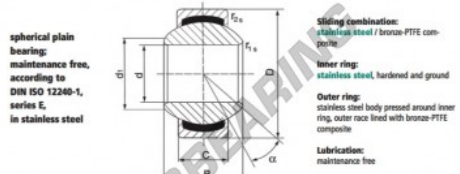

Rotulas GEEW SGE25-UK-DURBAL - SGE25-UK-DURBAL

<https://www.123rodamiento.mx/rodamiento-cojinete/rotulas/geew/sge25-uk-durbal>

SGE25-UK

Lubrication: maintenance free

order number	measurement [mm]			
type	d	B	C	d₁ min
SGE 25 UK	25	20	16	29

type	measurement [mm]		D	α [°]	load rating C₀ [kN]	weight [g]
	r_{1s} min	r_{2s} min				
SGE 25 UK	0,6	0,6	42	7	127,0	0,119

CARACTERÍSTICAS DEL PRODUCTO

Marca	DURBAL
N° Ean13	3663952502205
Diámetro interior	25 mm
Diámetro exterior	42 mm
Espesor	16 mm
Tipo	GEEW
Peso	119 g
Lubricación	sin
Envasado	1

contacto@123rodamiento.mx

+34 911 436 830

CRT4 de Lesquin 60 Rue Du Haut De Sainghin 59273 Fretin FRANCE