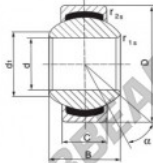

Rotulas GEEW SGE30-FW-DURBAL - DSGE30-FW-DURBAL

<https://www.123rodamiento.mx/rodamiento-cojinete/rotulas/geew/dsge30-fw-durbal>

SGE30-FW

Lubrication: maintenance free

Attention: Articles have minimum quantity

order number	measurement [mm]			
type	A	B	C	d₁ min
SGE 30 FW	30	32	20	34

type	measurement [mm]		D	alpha [°]	load rating C₀ [kN]	weight [kg]
	r₁ min	r₂ min				
SGE 30 FW	0,6	0,6	55	17	212,0	0,304

CARACTERÍSTICAS DEL PRODUCTO

Marca	DURBAL
N° Ean13	3663952502809
Diámetro interior	30 mm
Diámetro exterior	55 mm
Espesor	20 mm
Tipo	GEEW
Peso	304 g
Lubricación	sin
Envasado	1

contacto@123rodamiento.mx

+34 911 436 830

CRT4 de Lesquin 60 Rue Du Haut De Sainghin 59273 Fretin FRANCE