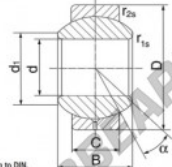

Rotulas GEEW G35-PB-DURBAL - DG35-PB-DURBAL

<https://www.123rodamiento.mx/rodamiento-cojinete/rotulas/geew/dg35-pb-durbal>

G35-PB

Sliding combination: steel / bronze

Lubrication: lubrication required

* measurement is not according to DIN.

order number	measurement [mm]				
type	D	B	C	d₁	
G 35 PB	35	43	28,00*	37,7*	

type	D	d₁	α [°]	load rating C₀ [N]	weight [kg]
G 35 PB	62*	57,1	16	344	0,500

CARACTERÍSTICAS DEL PRODUCTO

Marca	DURBAL
N° Ean13	3663952503349
Diámetro interior	35 mm
Diámetro exterior	62 mm
Espesor	28 mm
Tipo	GEEW
Peso	500 g
Lubricación	con
Envasado	1

contacto@123rodamiento.mx

+34 911 436 830

CRT4 de Lesquin 60 Rue Du Haut De Sainghin 59273 Fretin FRANCE