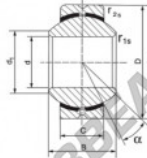

Rotulas GEEW GEBK10-S-DURBAL - GEBK10-S-DURBAL

<https://www.123rodamiento.mx/rodamiento-cojinete/rotulas/geew/gebk10-s-durbal>

GEBK10-S

Lubrication: lubrication required

order number	measurement [mm]			
type	d	B	C	d₁ min
GEBK 10 S	10	14	10,50	12,9

type	measurement [mm]		D	α [°]	load rating C₀ [kN]	weight [kg]
	r₁₃ min	r₂₃ min				
GEBK 10 S	0,3	0,6	26	14	23,0	0,039

CARACTERÍSTICAS DEL PRODUCTO

Marca	DURBAL
N° Ean13	3663952503721
Diámetro interior	10 mm
Diámetro exterior	26 mm
Espesor	10.5 mm
Tipo	GEEW
Peso	39 g
Lubricación	con
Envasado	1

contacto@123rodamiento.mx

+34 911 436 830

CRT4 de Lesquin 60 Rue Du Haut De Sainghin 59273 Fretin FRANCE