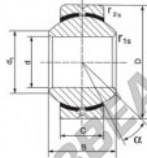

Rotulas GEEW GEBK18-S-DURBAL - GEBK18-S-DURBAL

<https://www.123rodamiento.mx/rodamiento-cojinete/rotulas/geew/gebk18-s-durbal>

GEBK18-S

Lubrication: lubrication required

order number type	measurement [mm]			
	d	B	C	d₁ min
GEBK 18 S	18	23	16,50	21,9

type	measurement [mm]		D	α [°]	load rating C₀ [kN]	weight [kg]
	r₁ min	r₂ min				
GEBK 18 S	0,3	0,6	42	15	61,0	0,160

CARACTERÍSTICAS DEL PRODUCTO

Marca	DURBAL
N° Ean13	3663952503806
Diámetro interior	18 mm
Diámetro exterior	42 mm
Espesor	16.5 mm
Tipo	GEEW
Peso	160 g
Lubricación	con
Envasado	1

contacto@123rodamiento.mx

+34 911 436 830

CRT4 de Lesquin 60 Rue Du Haut De Sainghin 59273 Fretin FRANCE