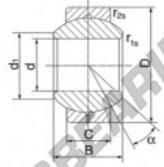

Rotulas GEEW GEBJ8-S-DURBAL - DGEBJ8-S-DURBAL

<https://www.123rodamiento.mx/rodamiento-cojinete/rotulas/geew/dgebj8-s-durbal>

GEBJ8-S

Sliding combination:

steel / steel

Lubrication: lubrication required

order number	type	measurement [mm]			d₁ min
		B	C		
GEBJ 8 S		8	12	9,00	10,4

type	measurement [mm]		D	d₁ [°]	load rating C₁₀ [kN]	weight [kg]
	r_{1s} min	r_{1o} min				
GEBJ 8 S	0,3	0,3	19	13	20,0	0,016

CARACTERÍSTICAS DEL PRODUCTO

Marca	DURBAL
N° Ean13	3663952503950
Diámetro interior	8 mm
Diámetro exterior	19 mm
Espesor	9 mm
Tipo	GEEW
Peso	16 g
Lubricación	con
Envasado	1

contacto@123rodamiento.mx

+34 911 436 830

CRT4 de Lesquin 60 Rue Du Haut De Sainghin 59273 Fretin FRANCE