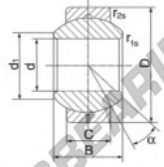

Rotulas GEEW GEBJ8-S-DURBAL - GEBJ8-S-DURBAL

<https://www.123rodamiento.mx/rodamiento-cojinete/rotulas/geew/gebj8-s-durbal>

GEBJ8-S

Sliding combination:

steel / steel

Lubrication: lubrication required

order number	type	measurement [mm]			d₁ min
		B	C		
GEBJ 8 S		8	12	9,00	10,4

type	measurement [mm]		D	α [°]	load rating C₁₀ [kN]	weight [kg]
	r_{1s} min	r_{1a} min				
GEBJ 8 S	0,3	0,3	19	13	20,0	0,016

CARACTERÍSTICAS DEL PRODUCTO

Marca	DURBAL
N° Ean13	3663952503950
Diámetro interior	8 mm
Diámetro exterior	19 mm
Espesor	9 mm
Tipo	GEEW
Peso	16 g
Lubricación	con
Envasado	1

contacto@123rodamiento.mx

+34 911 436 830

CRT4 de Lesquin 60 Rue Du Haut De Sainghin 59273 Fretin FRANCE