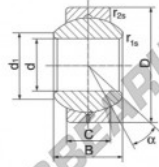

Rotulas GEEW GEBJ10-S-DURBAL - DGEBJ10-S-DURBAL

<https://www.123rodamiento.mx/rodamiento-cojinete/rotulas/geew/dgebj10-s-durbal>

GEBJ10-S

Sliding combination: steel / steel

Lubrication: lubrication required

order number	d	measurement [mm]		d₁ min
type	B	C		
GEBJ 10 S	10	14	10,50	12,9

type	measurement [mm]		D	d₁ [°]	load rating C₁₀ [kN]	weight [kg]
	r_{1s} min	r_{2s} min				
GEBJ 10 S	0,3	0,6	22	13	28,0	0,031

CARACTERÍSTICAS DEL PRODUCTO

Marca	DURBAL
N° Ean13	3663952503967
Diámetro interior	10 mm
Diámetro exterior	22 mm
Espesor	10.5 mm
Tipo	GEEW
Peso	31 g
Lubricación	con
Envasado	1

contacto@123rodamiento.mx

+34 911 436 830

CRT4 de Lesquin 60 Rue Du Haut De Sainghin 59273 Fretin FRANCE