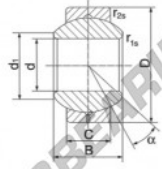

Rotulas GEEW GEBJ20-S-DURBAL - GEBJ20-S-DURBAL

<https://www.123rodamiento.mx/rodamiento-cojinete/rotulas/geew/gebj20-s-durbal>

GEBJ20-S

Sliding combination:

steel / steel

Lubrication: lubrication required

order number	type	measurement [mm]			d_1 min
		B	C		
GEBJ 20 S	1	20	25	18,00	24,4

type	measurement [mm]		D	α [°]	load rating C_0 [kN]	weight [kg]
	r_{1s} min	r_{2s} min				
GEBJ 20 S	0,3	0,6	40	15	89,0	0,180

CARACTERÍSTICAS DEL PRODUCTO

Marca	DURBAL
N° Ean13	3663952504070
Diámetro interior	20 mm
Diámetro exterior	40 mm
Espesor	18 mm
Tipo	GEEW
Peso	180 g
Lubricación	con
Envasado	1

contacto@123rodamiento.mx

+34 911 436 830

CRT4 de Lesquin 60 Rue Du Haut De Sainghin 59273 Fretin FRANCE