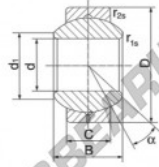

Rotulas GEEW GEBJ30-S-DURBAL - GEBJ30-S-DURBAL

<https://www.123rodamiento.mx/rodamiento-cojinete/rotulas/geew/gebj30-s-durbal>

GEBJ30-S

Sliding combination: steel / steel

Lubrication: lubrication required

order number	type	measurement [mm]			d₁ min
		B	C		
GEBJ 30 S		30	37	25,00	34,8

type	measurement [mm]		D	d	load rating C₁₀ [kN]	weight [kg]
	r_{1s} min	r_{2s} min				
GEBJ 30 S	0,6	0,6	55	15	178,0	0,560

CARACTERÍSTICAS DEL PRODUCTO

Marca	DURBAL
N° Ean13	3663952504124
Diámetro interior	30 mm
Diámetro exterior	55 mm
Espesor	25 mm
Tipo	GEEW
Peso	560 g
Lubricación	con
Envasado	1

contacto@123rodamiento.mx

+34 911 436 830

CRT4 de Lesquin 60 Rue Du Haut De Sainghin 59273 Fretin FRANCE