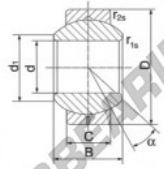

Rotulas GEEW GEBJ30-S-DURBAL - DGEBJ30-S-DURBAL

<https://www.123rodamiento.mx/rodamiento-cojinete/rotulas/geew/dgebj30-s-durbal>

GEBJ30-S

Sliding combination: steel / steel

Lubrication: lubrication required

order number	type	measurement [mm]			d₁ min
		B	C		
GEBJ 30 S		30	37	25,00	34,8

type	measurement [mm]		D	d	load rating C₁₀ [kN]	weight [kg]
	r_{1s} min	r_{1a} min				
GEBJ 30 S	0,6	0,6	55	15	178,0	0,560

CARACTERÍSTICAS DEL PRODUCTO

Marca	DURBAL
N° Ean13	3663952504124
Diámetro interior	30 mm
Diámetro exterior	55 mm
Espesor	25 mm
Tipo	GEEW
Peso	560 g
Lubricación	con
Envasado	1

contacto@123rodamiento.mx

+34 911 436 830

CRT4 de Lesquin 60 Rue Du Haut De Sainghin 59273 Fretin FRANCE