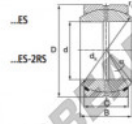

Rotulas GEEW GEZ44-ES-DURBAL - GEZ44-ES-DURBAL

<https://www.123rodamiento.mx/rodamiento-cojinete/rotulas/geew/gez44-es-durbal>

GEZ44-ES

Sliding combination: steel / steel

Lubrication: lubrication required

order number type	d	B	C	D
GEZ 44 ES	44,450	38,887	33,325	71,438

type	inches	measurement [mm]			is T1	load rating C₀ [kN]	weight [kg]
		r15 min	r25 min	d₀			
GEZ ES / GEZ 44 ES-2RS	1 3/4"	0,6	1,0	63,9	6	510	0,641

CARACTERÍSTICAS DEL PRODUCTO

Marca	DURBAL
N° Ean13	3663952505176
Diámetro interior	44.45 mm
Diámetro exterior	71.438 mm
Espesor	33.325 mm
Tipo	GEEW
Peso	641 g
Lubricación	con
Envasado	1

contacto@123rodamiento.mx

+34 911 436 830

CRT4 de Lesquin 60 Rue Du Haut De Sainghin 59273 Fretin FRANCE