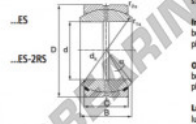

Rotulas GEEW GEZ57-ES-DURBAL - DGEZ57-ES-DURBAL

<https://www.123rodamiento.mx/rodamiento-cojinete/rotulas/geew/dgez57-es-durbal>

GEZ57-ES

Sliding combination: steel / steel

Lubrication: lubrication required

order number	d	B	C	D
GEZ 57 ES	57,150	50,013	42,850	90,488

type	inches	measurement [mm]				is	load rating	weight
		r15 min	r25 min	d2	IT			
GEZ ES / GEZ 57 ES-2RS	2 1/4"	0,6	1,0	82,0	6	850	1,330	

CARACTERÍSTICAS DEL PRODUCTO

Marca	DURBAL
N° Ean13	3663952505251
Diámetro interior	57.15 mm
Diámetro exterior	90.488 mm
Espesor	42.85 mm
Tipo	GEEW
Peso	1330 g
Lubricación	con
Envasado	1

contacto@123rodamiento.mx

+34 911 436 830

CRT4 de Lesquin 60 Rue Du Haut De Sainghin 59273 Fretin FRANCE