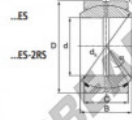

Rotulas GEEW GEZ76-ES-2RS-DURBAL - GEZ76-ES-2RS-DURBAL

<https://www.123rodamiento.mx/rodamiento-cojinete/rotulas/geew/gez76-es-2rs-durbal>

GEZ76-ES-2RS

Sliding combination:

steel / steel

Lubrication: lubrication required

order number	d	B	C	D
GEZ 76 ES-2RS	76,200	66,675	57,150	120,650

type	inches	measurement [mm]				is	load rating	weight
		r15 min	r25 min	d2	IT			
GEZ ES / GEZ 76 ES-2RS	3"	1,0	1,0	109,5	6	1500	3,100	

CARACTERÍSTICAS DEL PRODUCTO

Marca	DURBAL
N° Ean13	3663952505367
Diámetro interior	76.2 mm
Diámetro exterior	120.65 mm
Espesor	57.15 mm
Tipo	GEEW
Peso	3100 g
Lubricación	con
Envasado	1

contacto@123rodamiento.mx

+34 911 436 830

CRT4 de Lesquin 60 Rue Du Haut De Sainghin 59273 Fretin FRANCE