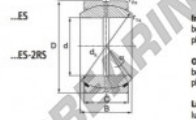

Rotulas GEEW GEZ76-ES-DURBAL - DGEZ76-ES-DURBAL

<https://www.123rodamiento.mx/rodamiento-cojinete/rotulas/geew/dgez76-es-durbal>

GEZ76-ES

Sliding combination: steel / steel

Lubrication: lubrication required

order number	d	B	C	D
GEZ 76 ES	76,200	66,675	57,150	120,650

type	inches	measurement [mm]			d₁	r₁	load rating C₉₀ [kg]	weight [kg]
		r15 min	r25 min	d₂				
GEZ ES / GEZ 76 ES-2RS	3"	1,0	1,0	109,5	6	1500	3,100	

CARACTERÍSTICAS DEL PRODUCTO

Marca	DURBAL
N° Ean13	3663952505374
Diámetro interior	76.2 mm
Diámetro exterior	120.65 mm
Espesor	57.15 mm
Tipo	GEEW
Peso	3100 g
Lubricación	con
Envasado	1

contacto@123rodamiento.mx

+34 911 436 830

CRT4 de Lesquin 60 Rue Du Haut De Sainghin 59273 Fretin FRANCE