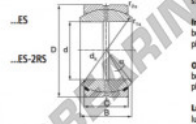

Rotulas GEEW GEZ95-ES-DURBAL - DGEZ95-ES-DURBAL

<https://www.123rodamiento.mx/rodamiento-cojinete/rotulas/geew/dgez95-es-durbal>

GEZ95-ES

Sliding combination: steel / steel

Lubrication: lubrication required

order number	d	B	C	D
GEZ 95 ES	95,250	83,337	71,425	149,225

type	inches	r15 min	r25 min	d₂	is	C₁₀	weight
GEZ ES / GEZ 95 ES-2RS	3 3/4"	1,0	1,0	100,0	6	2360	5,800

CARACTERÍSTICAS DEL PRODUCTO

Marca	DURBAL
N° Ean13	3663952505480
Diámetro interior	95.25 mm
Diámetro exterior	149.225 mm
Espesor	71.425 mm
Tipo	GEEW
Peso	5800 g
Lubricación	con
Envasado	1

contacto@123rodamiento.mx

+34 911 436 830

CRT4 de Lesquin 60 Rue Du Haut De Sainghin 59273 Fretin FRANCE