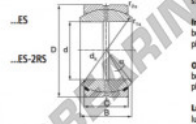

Rotulas GEEW GEZ120-ES-2RS-DURBAL - GEZ120-ES-2RS-DURBAL

<https://www.123rodamiento.mx/rodamiento-cojinete/rotulas/geew/gez120-es-2rs-durbal>

GEZ120-ES-2RS

Sliding combination: steel / steel

Lubrication: lubrication required

order number	d	B	C	D
GEZ 120 ES-2RS	120,650	105,562	90,475	187,325

type	inches	r15 min	r25 min	d1	d2	load rating	weight
GEZ ES / GEZ 120 ES-2RS	4 3/4"	1,0	1,0	130,0	6	3750	11,500

CARACTERÍSTICAS DEL PRODUCTO

Marca	DURBAL
N° Ean13	3663952505602
Diámetro interior	120.65 mm
Diámetro exterior	187.325 mm
Espesor	90.475 mm
Tipo	GEEW
Peso	11500 g
Lubricación	con
Envasado	1

contacto@123rodamiento.mx

+34 911 436 830

CRT4 de Lesquin 60 Rue Du Haut De Sainghin 59273 Fretin FRANCE