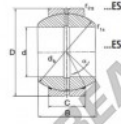

Rotulas GEG GEG35-ES-DURBAL - DGEG35-ES-DURBAL

<https://www.123rodamiento.mx/rodamiento-cojinete/rotulas/geg/dgeg35-es-durbal>

GEG35-ES

Sliding combination: steel / steel

Lubrication: lubrication required

order number	type	d	D	B	measurement [mm]	C	D
GEG 35 ES		35	62	23			

type	r1s min	r2s min	d4	n	load rating C₀ [kN]	weight [kg]
GEG ES / GEG 35 ES-2RS	0,6	1,0	53,0	16	500,0	0,39

CARACTERÍSTICAS DEL PRODUCTO

Marca	DURBAL
N° Ean13	3663952505930
Diámetro interior	35 mm
Diámetro exterior	62 mm
Espesor	23 mm
Tipo	GEG
Peso	390 g
Hilo	NA
Lubricación	con
Envasado	1
Estándar	Ninguna norma

contacto@123rodamiento.mx

+34 911 436 830

CRT4 de Lesquin 60 Rue Du Haut De Sainghin 59273 Fretin FRANCE