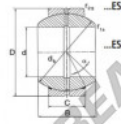

Rotulas GEG

GEG80-ES-2RS-DURBAL - DGEG80-ES-2RS-DURBAL

<https://www.123rodamiento.mx/rodamiento-cojinete/rotulas/geg/dgeg80-es-2rs-durbal>

GEG80-ES-2RS

Sliding combination:

steel / steel

Lubrication: lubrication required

order number	measurement [mm]			
type	d	B	C	D
GEG 80 ES-2RS	80	75	50	130

type	r1s min	r2s min	d4	$\frac{B}{d}$	load rating C_0 [kN]	weight [kg]
GEG ES / GEG 80 ES-2RS	1,0	1,0	115,0	14	2450,0	3,50

CARACTERÍSTICAS DEL PRODUCTO

Marca	DURBAL
N° Ean13	3663952506166
Diámetro interior	80 mm
Diámetro exterior	130 mm
Espesor	50 mm
Tipo	GEG
Peso	3500 g
Hilo	NA
Lubricación	con
Envasado	1
Estándar	Ninguna norma

contacto@123rodamiento.mx

+34 911 436 830

CRT4 de Lesquin 60 Rue Du Haut De Sainghin 59273 Fretin FRANCE