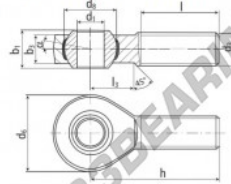

Rotulas SA BEM20-60-501-DURBAL - BEM20-60-501-DURBAL

<https://www.123rodamiento.mx/rodamiento-cojinete/rotulas/sa/bem20-60-501-durbal>

BEM20-60-501

**DURBAL® heavy-duty rod ends
with integral spherical
plain bearing in stainless steel**

race:
nylon / teflon / glass fibre compound

tolerances:
see page 10

order number		measurements [mm]					
type	right-hand thread	d₁	d₂	d₃	d₄	b₁	b₂
BEM 20 -60	-501	20	M 20 x 1,5	50	34,87	25	18,0
measurements [mm]		weight		basic load rating			
type	h	l	l₃	α₁¹ [°]	α₂² [°]	dyn	stat.
BEM 20	78	47	28	14,5	9,0	[kg]	[N]
						0,327	18960 54800

CARACTERÍSTICAS DEL PRODUCTO

Marca	DURBAL
N° Ean13	3663952509839
Diámetro interior	20 mm
Diámetro exterior	50 mm
Espesor	25 mm
Tipo	-
Peso	327 g
Hilo	-
Lubricación	-
Envasado	-

contacto@123rodamiento.mx

+34 911 436 830

CRT4 de Lesquin 60 Rue Du Haut De Sainghin 59273 Fretin FRANCE